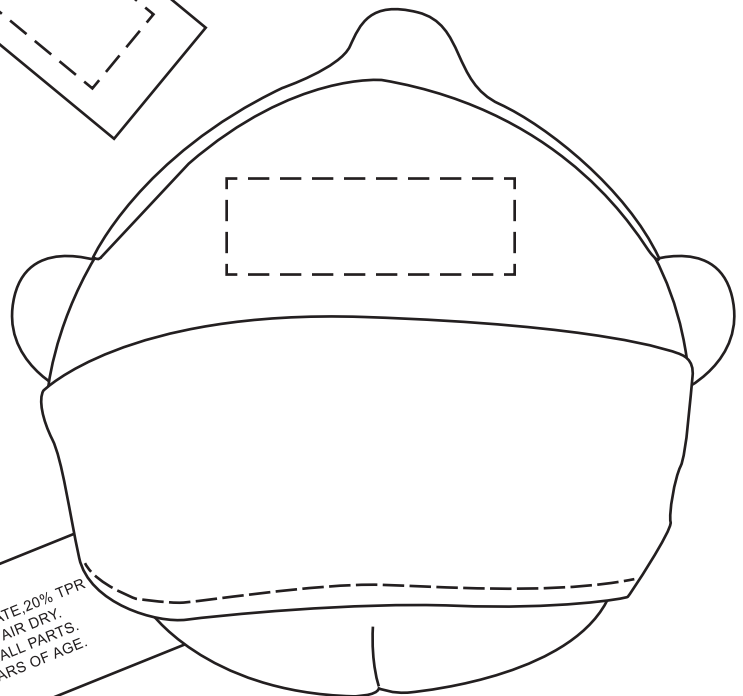

Stress Buster Superhero  
SFF-SP20  
(Front)

1.5" x .5"  
Tag / Back

MINIMUM 15 POINT FONT  
Stress Buster Superhero  
SFF-SP20  
(Back)

COVER: 100% POLYESTER  
FILLING: 80% SODIUM POLYACRYLATE, 20% TPR  
HAND WASH PLUSH COVER ONLY. AIR DRY.  
WARNING: CHOKING HAZARD-SMALL PARTS.  
NO FOR CHILDREN UNDER 5 YEARS OF AGE.

Item #	Description
SFF-SP20	STRESS BUSTER SUPERHERO

Your artwork will be sized to max imprint area unless otherwise requested. Due to the orientation of some logos, your artwork may be sized smaller than the imprint area listed here or in the catalog to achieve a uniform, non-distorted imprint.